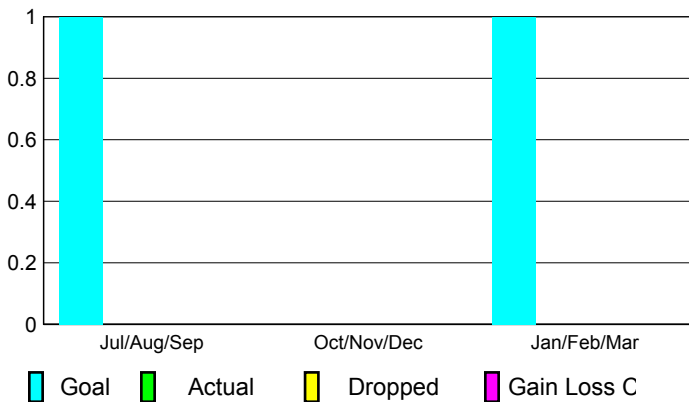

2009-2010 GMT Quarterly Report for District (or Undistricted) **District 111BO**

GMT: **PROF DR Wieland Richter**

Location: **GERMANY**

GMT CA: **4**

CLUBS

**Club Results
2009-2010**

**Clubs
2008-2009**

| Month | New Club | Actual New | Actual Dropped | Gain/Loss of | Gain/Loss of |
|---------------|----------|------------|----------------|--------------|--------------|
| | Goal | Clubs | Clubs | Clubs | Clubs |
| Jul/Aug/Sep | 1 | 0 | 0 | 0 | 0 |
| Oct/Nov/Dec | 0 | 0 | 0 | 0 | 0 |
| Jan/Feb/Mar | 1 | 0 | 0 | 0 | 0 |
| Totals | 2 | 0 | 0 | 0 | 0 |

Club Results 2009-2010

Goal, New, Dropped, Gain/Loss

MEMBERSHIP

**Membership Results
2009-2010**

**Membership
2008-2009**

| Month | Net Memb | Actual New | Actual Dropped | Gain/Loss of | Gain/Loss of |
|---------------|-----------|------------|----------------|--------------|--------------|
| | Goal | Memb | Memb | Memb | Memb |
| Jul/Aug/Sep | 17 | 6 | -6 | 0 | 17 |
| Oct/Nov/Dec | 10 | 17 | -9 | 8 | 5 |
| Jan/Feb/Mar | 37 | 15 | -13 | 2 | 9 |
| Totals | 64 | 38 | -28 | 10 | 31 |