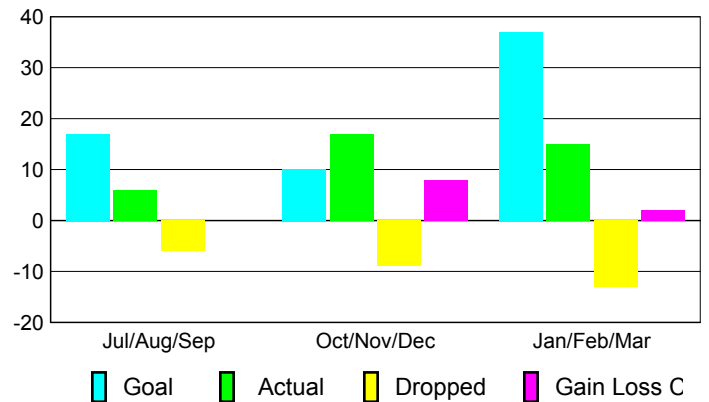

Club Results 2009-2010

Goal, New, Dropped, Gain/Loss

MEMBERSHIP

**Membership Results
2009-2010**

**Membership
2008-2009**

| Month | Net Memb | Actual New | Actual Dropped | Gain/Loss of | Gain/Loss of |
|---------------|-----------|------------|----------------|--------------|--------------|
| | Goal | Memb | Memb | Memb | Memb |
| Jul/Aug/Sep | 17 | 6 | -6 | 0 | 17 |
| Oct/Nov/Dec | 10 | 17 | -9 | 8 | 5 |
| Jan/Feb/Mar | 37 | 15 | -13 | 2 | 9 |
| Totals | 64 | 38 | -28 | 10 | 31 |

Membership Results 2009-2010

Goal, New, Dropped, Gain/Loss

Comparison of Club Gain/Loss

Current Year Compared to the Previous Year

Comparison of Membership Gain/Loss

Current Year Compared to the Previous Year