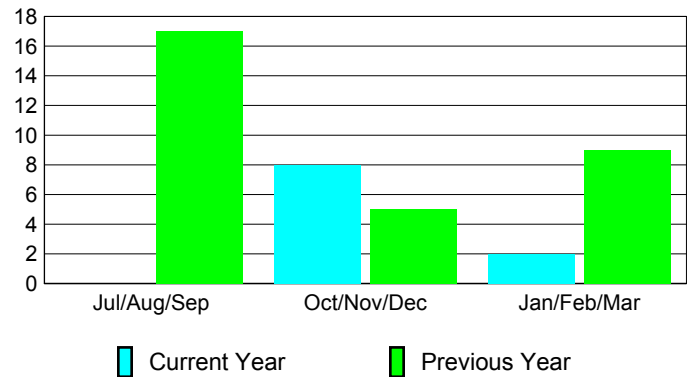

Club Results 2009-2010

Goal, New, Dropped, Gain/Loss

MEMBERSHIP

**Membership Results
2009-2010**

**Membership
2008-2009**

| Month | Net Memb | Actual New | Actual Dropped | Gain/Loss of | Gain/Loss of |
|---------------|-----------|------------|----------------|--------------|--------------|
| | Goal | Memb | Memb | Memb | Memb |
| Jul/Aug/Sep | 17 | 6 | -6 | 0 | 17 |
| Oct/Nov/Dec | 10 | 17 | -9 | 8 | 5 |
| Jan/Feb/Mar | 37 | 15 | -13 | 2 | 9 |
| Totals | 64 | 38 | -28 | 10 | 31 |

Membership Results 2009-2010

Goal, New, Dropped, Gain/Loss

Comparison of Club Gain/Loss

Current Year Compared to the Previous Year

Comparison of Membership Gain/Loss

Current Year Compared to the Previous Year

YTD Status Quo Clubs 2009-2010

Status Quo Clubs Compared to Status Quo Members

Gender Comparison 2009-2010